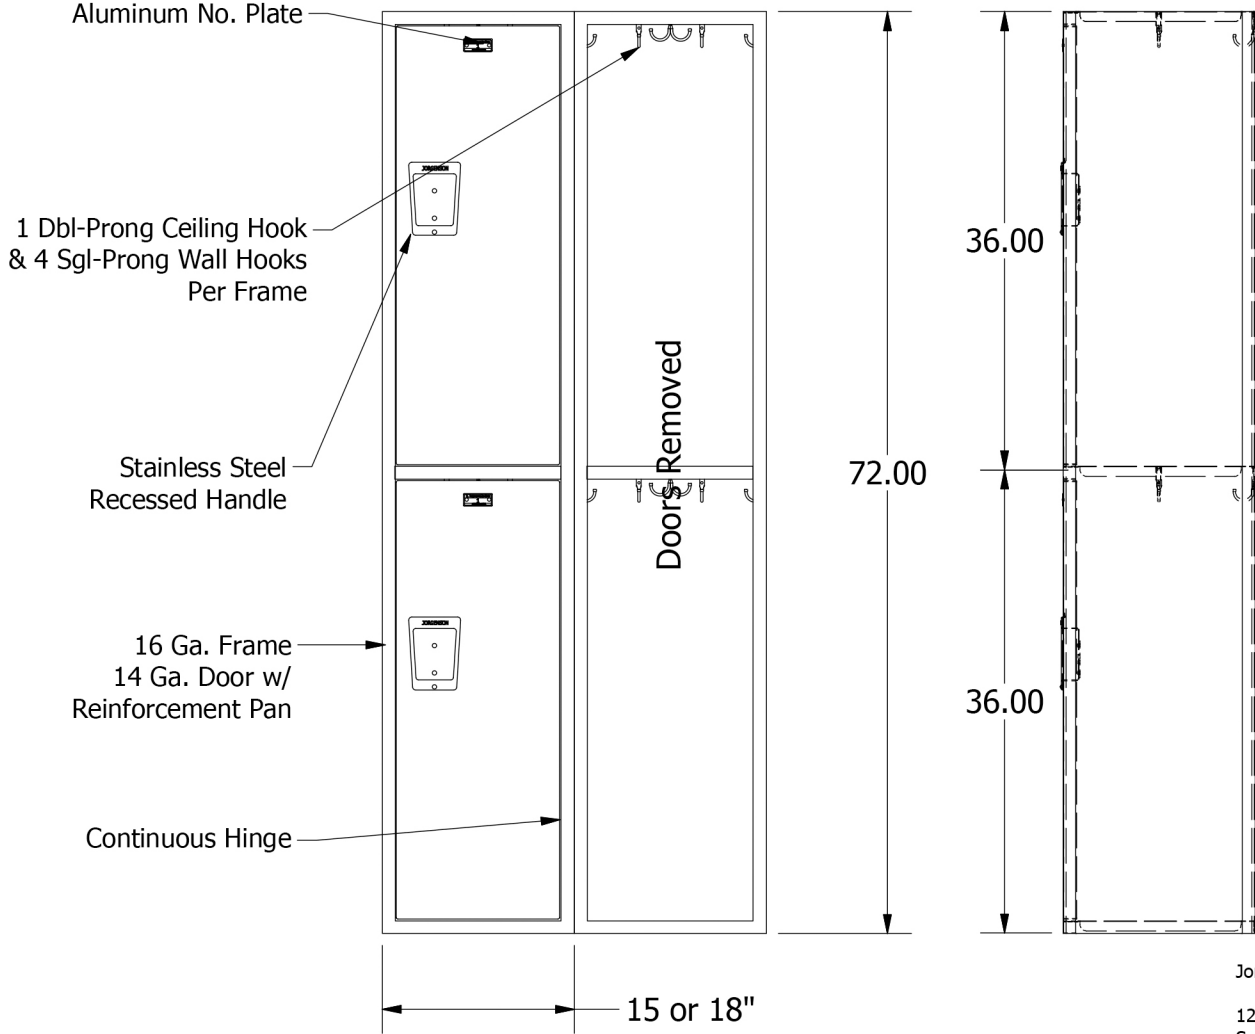

72" HIGH 2 TIER
JORGENSEN SIGNATURE PLUS LOCKER

Allow $\frac{1}{16}$ " growth per frame

Jorgenson Lockers
 1239 South 700 West
 Salt Lake City, UT 84104
 101 Johnston Circle
 Palmetto, GA 30268

Jorgenson Lockers
 A div. of Jorgenson Industrial Companies
 STRONG on Customer Service 877-952-0151