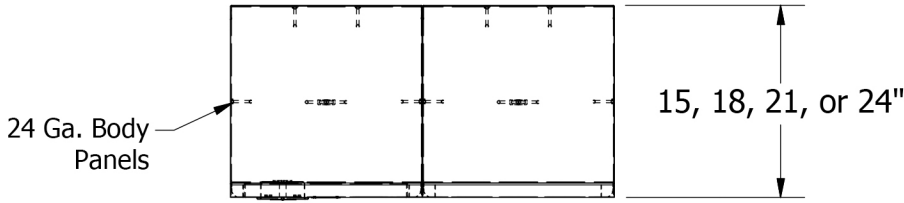

72" HIGH 2 TIER
JORGENSEN SIGNATURE PLUS LOCKER

Allow $\frac{1}{16}$ " growth per frame

Jorgenson Lockers
 1239 South 700 West
 Salt Lake City, UT 84104
 101 Johnston Circle
 Palmetto, GA 30268

Jorgenson Lockers
 A div. of Jorgenson Industrial Companies
 STRONG on Customer Service 877-952-0151